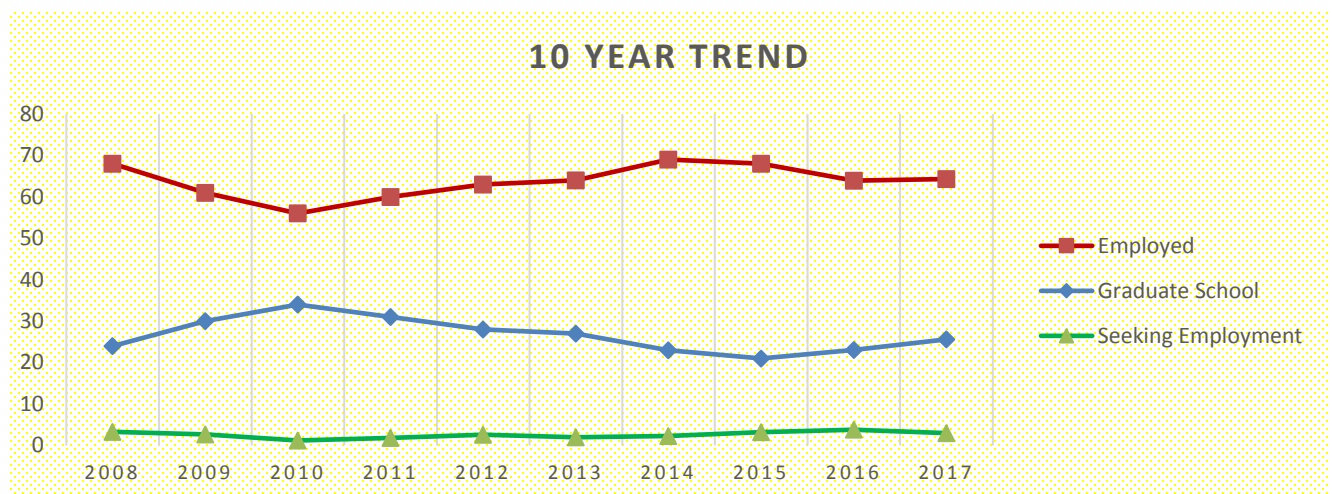

Trends 2008-2017

The following table compares the results from the 2017 survey with results from studies conducted over the previous ten years.

Class ³	Grads (#)	Knowledge Data (#)	Knowledge Rate (%)	Additional Education (%)	Employed ⁴ (%)	Seeking Employment (%)
2017	360	305	85	26	64	3.0
2016	366	316	86	23	64	3.8
2015	360	313	87	21	68	3.2
2014	360	306	85	23	69	2.3
2013	406	351	86	27	64	2.0
2012	464	382	82	28	63	2.6
2011	381	331	87	31	60	1.8
2010	319	260	82	34	56	1.2
2009	332	298	90	30	61	2.7
2008	337	300	89	24	68	3.3

³ 2015, 2016, 2017 data collected 6 months post-graduation, 2008-2014 collected 1 year post-graduation

⁴ % Employed includes full-time and part-time employed