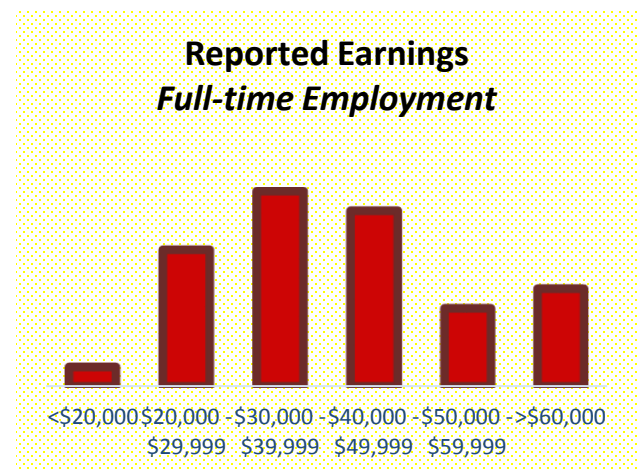

### Geographical Information: Employment

196 graduates reported they are employed. Of those who responded, approximately 61% are working in Pennsylvania.

Location/State	Employment	
	Graduates (#)	Graduates (%)
CA	1	0.6%
CT	1	0.6%
DC	2	1.1%
FL	3	1.7%
MA	4	2.3%
MD	5	2.9%
ME	1	0.6%
NC	1	0.6%
NJ	23	13.1%
NY	16	9.1%
OR	1	0.6%
PA	106	60.6%
RI	2	1.1%
SC	1	0.6%
TX	1	0.6%
VA	3	1.7%

Location/State	Employment	
	Graduates (#)	Graduates (%)
WY	1	0.6%
International*	3	1.7%

\*France, Germany, Japan

### Full-Time Salary Information

36 graduates, or 22% of graduates who are employed full-time, provided salary information.

Salary Mean: \$40,802

Salary Median: \$39,000

Reporting Salary	Graduates (#)	Graduates (%)
<\$20,000	1	2.78%
\$20,000 - \$29,999	7	19.44%
\$30,000 - \$39,999	10	27.78%
\$40,000 - \$49,999	9	25.00%
\$50,000 - \$59,999	4	11.11%
>\$60,000	5	13.89%