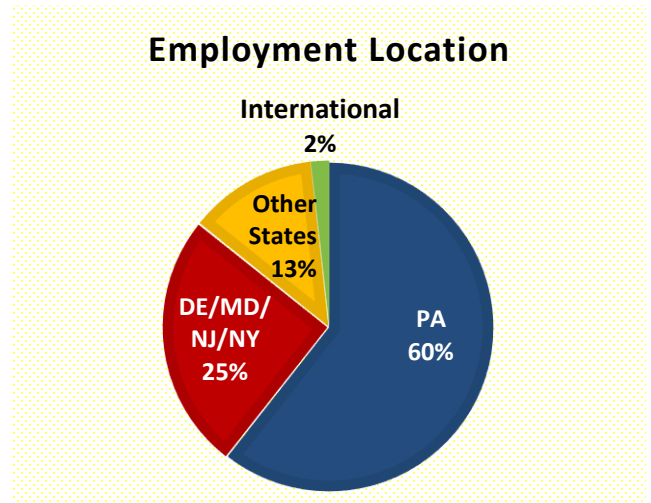

### Top Organizations Hiring

Organization	# of Graduates Hired
SEI	5
Lockheed Martin	4
Vanguard	4
ReminderMedia	3
Children's Hospital of Philadelphia	2
Hamilton Lane	2
Northwestern Mutual	2
Quest Diagnostics	2
The Goddard School	2
The Wistar Institute	2

**Employment by Category**  
*Full-time*

**Employment by Category**  
*Part-time*

### Geographical Information: Employment

196 graduates reported they are employed. Of those who responded, approximately 61% are working in Pennsylvania.

Location/State	Employment	
	Graduates (#)	Graduates (%)
CA	1	0.6%
CT	1	0.6%
DC	2	1.1%
FL	3	1.7%
MA	4	2.3%
MD	5	2.9%
ME	1	0.6%
NC	1	0.6%
NJ	23	13.1%
NY	16	9.1%
OR	1	0.6%
PA	106	60.6%
RI	2	1.1%
SC	1	0.6%
TX	1	0.6%
VA	3	1.7%

Location/State	Employment	
	Graduates (#)	Graduates (%)
WY	1	0.6%
International*	3	1.7%

\*France, Germany, Japan