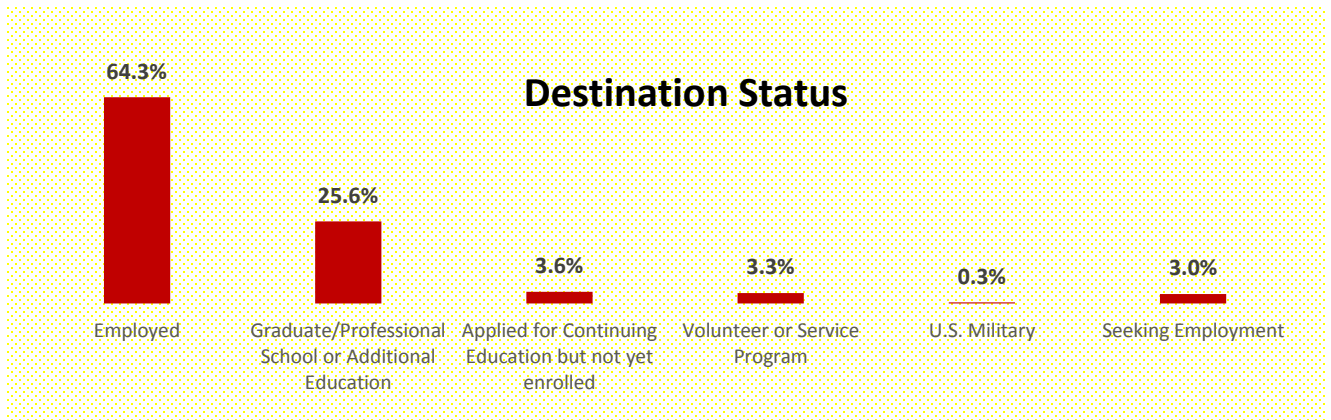

Trends 2008-2017

The following table compares the results from the 2017 survey with results from studies conducted over the previous ten years.

Class ³	Grads (#)	Knowledge Data (#)	Knowledge Rate (%)	Additional Education (%)	Employed ⁴ (%)	Seeking Employment (%)
2017	360	305	85	26	64	3.0
2016	366	316	86	23	64	3.8
2015	360	313	87	21	68	3.2
2014	360	306	85	23	69	2.3
2013	406	351	86	27	64	2.0
2012	464	382	82	28	63	2.6
2011	381	331	87	31	60	1.8
2010	319	260	82	34	56	1.2
2009	332	298	90	30	61	2.7
2008	337	300	89	24	68	3.3

³ 2015, 2016, 2017 data collected 6 months post-graduation, 2008-2014 collected 1 year post-graduation

⁴ % Employed includes full-time and part-time employed