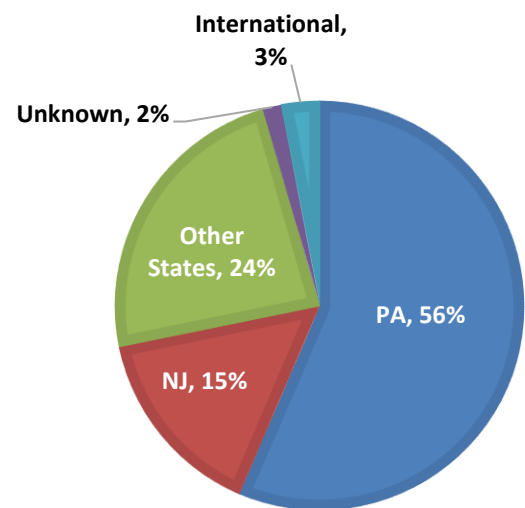

Employment by Type

Category	Full-time	Part-time
All Other	151	9
Temporary/Contract work	19	4
Postgraduate Internship or Fellowship	15	3
Employment is freelance	1	0
Entrepreneur	0	0

Employment by Category
Full-time

Employment by Category
Part-time

Geographical Information

202 graduates reported they are employed. Of those who responded, approximately 56% are working in Pennsylvania.

State	Employment	
	Graduates (#)	Graduates (%)
AL	1	0.5%
CA	2	1.0%
CT	3	1.5%
DC	3	1.5%
DE	1	0.5%
FL	3	1.5%
GA	1	0.5%
HI	1	0.5%
IL	4	2.0%
MA	2	1.0%
MD	8	4.0%
NC	3	1.5%
NH	1	0.5%
NJ	31	15.3%
NY	12	5.9%
OR	1	0.5%
PA	114	56.4%
SC	1	0.5%

State	Employment	
	Graduates (#)	Graduates (%)
WA	1	0.5%
Unknown	3	1.5%
International	6	3.0%

Employment Location

Full-Time Salary Information

70 graduates, or 38% of graduates who are employed full-time, provided salary information.