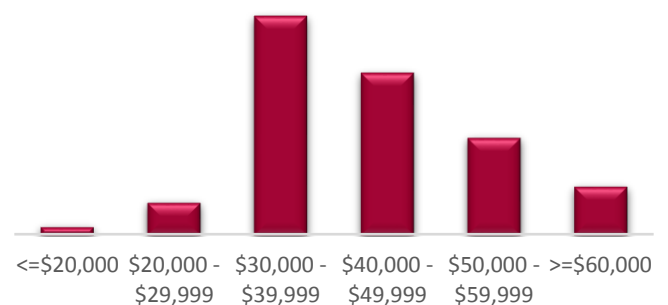

Reported Earnings Full-time Employment