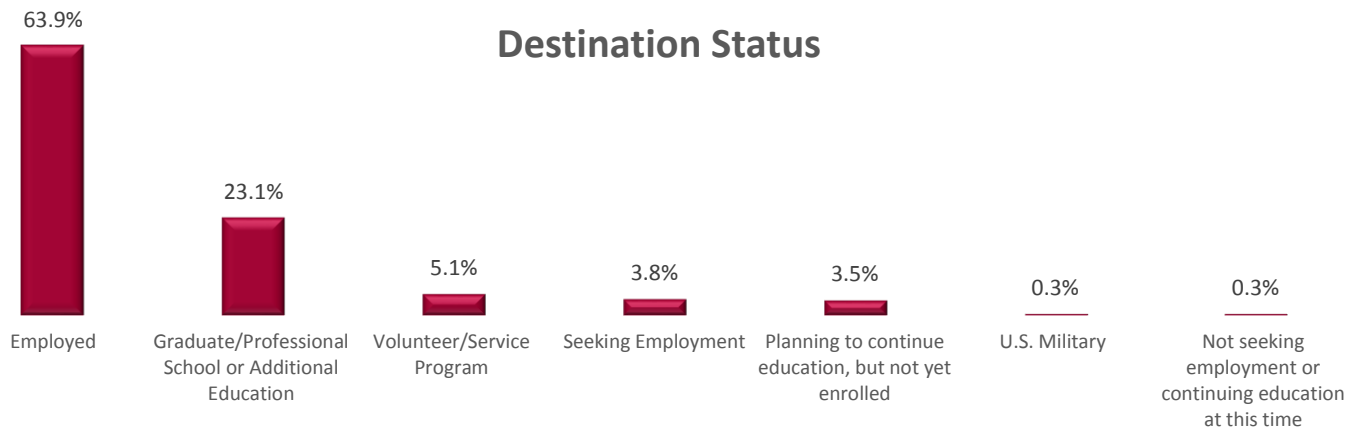

Trends 2007-2016

The following table compares the results from the 2016 survey with results from studies conducted over the previous ten years.

<i>Class³</i>	<i>Grads (#)</i>	<i>Knowledge Data (#)</i>	<i>Knowledge Rate (%)</i>	<i>Additional Education (%)</i>	<i>Employed⁴ (%)</i>	<i>Seeking Employment (%)</i>
2016	366	316	86	23	64	3.8
2015	360	313	87	21	68	3.2
2014	360	306	85	23	69	2.3
2013	406	351	86	27	64	2.0
2012	464	382	82	28	63	2.6
2011	381	331	87	31	60	1.8
2010	319	260	82	34	56	1.2
2009	332	298	90	30	61	2.7
2008	337	300	89	24	68	3.3
2007	391	339	87	29	66	2.9

³ 2015 and 2016 data collected 6 months post-graduation, 2007-2014 data collected 1 year post-graduation

⁴ % Employed includes all full-time and part-time employed