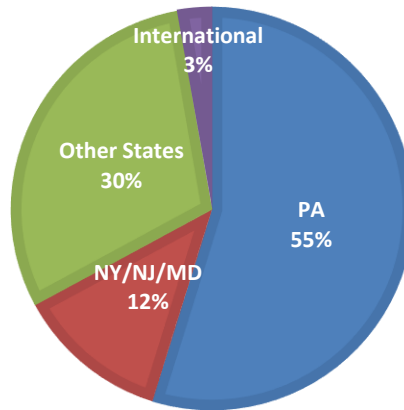

Geographical Information

The following table shows a breakdown of the location of the 73 graduates who are attending graduate school on a full-time or part-time basis. Of those who responded, approximately 55% are pursuing further education in Pennsylvania.

GRADUATE/PROFESSIONAL SCHOOLS & ADDITIONAL EDUCATION

<i>Location</i>	<i>Graduates (#)</i>	<i>Graduates (%)</i>
CA	1	1.4%
DC	4	5.5%
FL	1	1.4%
GA	3	4.1%
IN	1	1.4%
KS	1	1.4%
LA	1	1.4%
MA	1	1.4%
MD	2	2.7%
MI	1	1.4%
MO	1	1.4%

<i>Location</i>	<i>Graduates (#)</i>	<i>Graduates (%)</i>
NJ	4	5.5%
NM	2	2.7%
NY	3	4.1%
OR	1	1.4%
PA	40	54.8%
SC	1	1.4%
TN	1	1.4%
VA	1	1.4%
VT	1	1.4%
Canada	1	1.4%
West Indies	1	1.4%