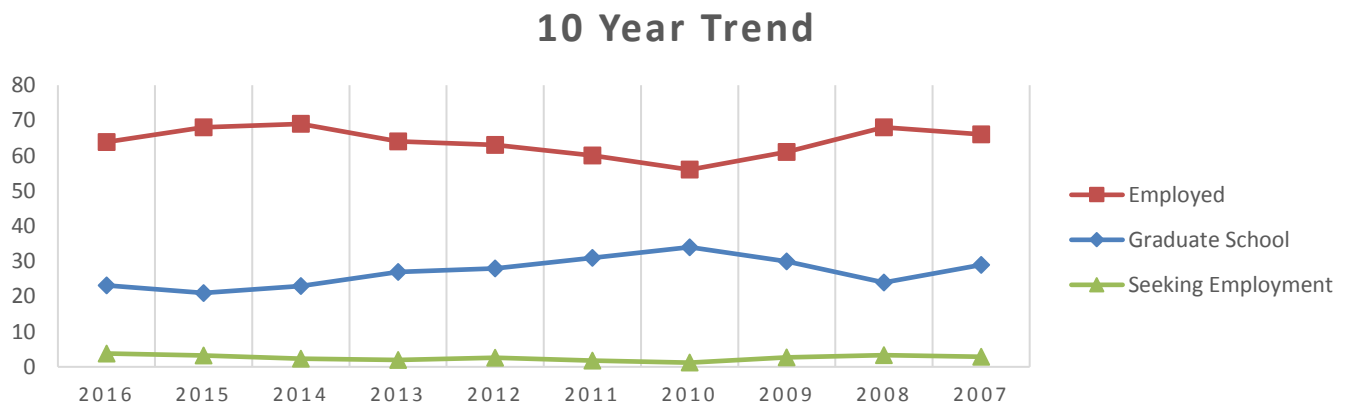

Trends 2007-2016

The following table compares the results from the 2016 survey with results from studies conducted over the previous ten years.

<i>Class³</i>	<i>Grads (#)</i>	<i>Knowledge Data (#)</i>	<i>Knowledge Rate (%)</i>	<i>Additional Education (%)</i>	<i>Employed⁴ (%)</i>	<i>Seeking Employment (%)</i>
2016	366	316	86	23	64	3.8
2015	360	313	87	21	68	3.2
2014	360	306	85	23	69	2.3
2013	406	351	86	27	64	2.0
2012	464	382	82	28	63	2.6
2011	381	331	87	31	60	1.8
2010	319	260	82	34	56	1.2
2009	332	298	90	30	61	2.7
2008	337	300	89	24	68	3.3
2007	391	339	87	29	66	2.9

³ 2015 and 2016 data collected 6 months post-graduation, 2007-2014 data collected 1 year post-graduation

⁴ % Employed includes all full-time and part-time employed