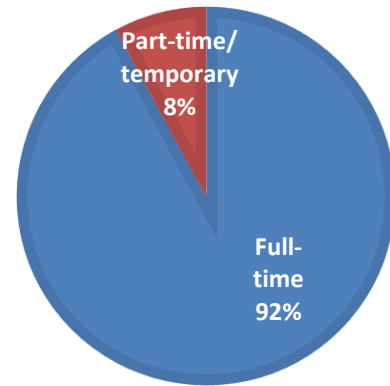

³ 2015 and 2016 data collected 6 months post-graduation, 2007-2014 data collected 1 year post-graduation

⁴ % Employed includes all full-time and part-time employed

EMPLOYMENT

Type and Category

Type	# Graduates
Total Employed	202
Full-Time	186
Part-Time & Temporary	16

Employment by Type

Category	Full-time	Part-time
All Other	151	9
Temporary/Contract work	19	4
Postgraduate Internship or Fellowship	15	3
Employment is freelance	1	0
Entrepreneur	0	0

Employment by Category
Full-time