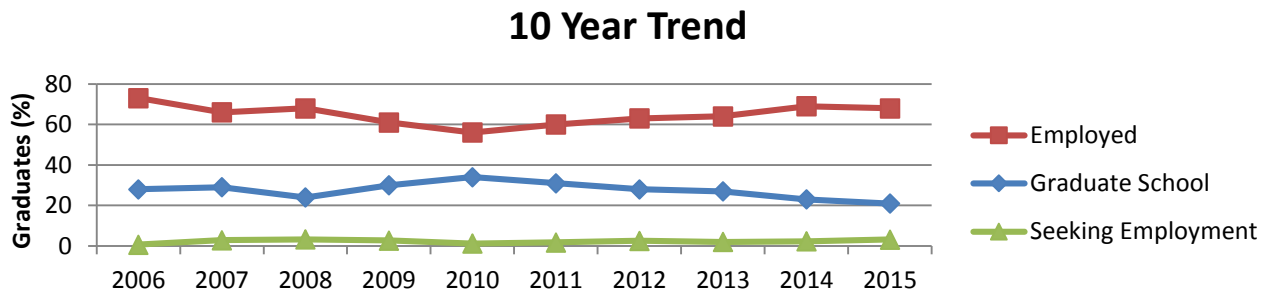

Trends 2006-2015

The following table compares the results from the 2015 survey with results from studies conducted over the previous ten years.

<i>Class</i>	<i>Grads (#)</i>	<i>Knowledge Data (#)</i>	<i>Knowledge Rate (%)</i>	<i>Additional Education (%)</i>	<i>Employed³ (%)</i>	<i>Unemployed (%)</i>
2015⁴	360	313	87	21	68	3.2
2014	360	306	85	23	69	2.3
2013	406	351	86	27	64	2.0
2012	464	382	82	28	63	2.6
2011	381	331	87	31	60	1.8
2010	319	260	82	34	56	1.2
2009	332	298	90	30	61	2.7
2008	337	300	89	24	68	3.3
2007	391	339	87	29	66	2.9
2006	324	271	84	28	73	0.7

³ % Employed includes all full-time and part-time employed

⁴ 2015 data collected 6 months post-graduation, 2006-2014 data collected 1 year post-graduation.