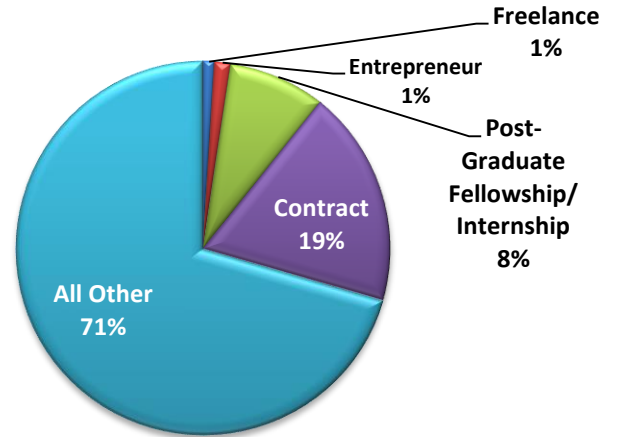

Trends 2006-2015

The following table compares the results from the 2015 survey with results from studies conducted over the previous ten years.

<i>Class</i>	<i>Grads (#)</i>	<i>Knowledge Data (#)</i>	<i>Knowledge Rate (%)</i>	<i>Additional Education (%)</i>	<i>Employed³ (%)</i>	<i>Unemployed (%)</i>
2015 ⁴	360	313	87	21	68	3.2
2014	360	306	85	23	69	2.3
2013	406	351	86	27	64	2.0
2012	464	382	82	28	63	2.6
2011	381	331	87	31	60	1.8
2010	319	260	82	34	56	1.2
2009	332	298	90	30	61	2.7
2008	337	300	89	24	68	3.3
2007	391	339	87	29	66	2.9
2006	324	271	84	28	73	0.7

³ % Employed includes all full-time and part-time employed

⁴ 2015 data collected 6 months post-graduation, 2006-2014 data collected 1 year post-graduation.

EMPLOYMENT

Type and Category

Employment by Type

Employment by Category

Geographical Information

214 graduates reported they are employed. Of those who responded, approximately 52% are working in Pennsylvania.

State	Employment	
	Graduates (#)	Graduates (%)
CA	1	0.5%
CT	1	0.5%
DC	2	0.9%
DE	7	3.3%
FL	4	1.9%
GA	2	0.9%
ID	1	0.5%
MA	5	2.3%
MD	6	2.8%
ME	1	0.5%
MS	1	0.5%
NH	1	0.5%
NJ	28	13.1%
NV	1	0.5%
NY	19	8.9%
PA	112	52.3%
SC	1	0.5%

State	Employment	
	Graduates (#)	Graduates (%)
TX	1	0.5%
UT	1	0.5%
VA	2	0.9%
Unknown	2	0.9%
International	15	7.0%

Employment Location

Full-Time Salary Information

60 graduates, or 35% of graduates who are employed full-time, provided salary information.