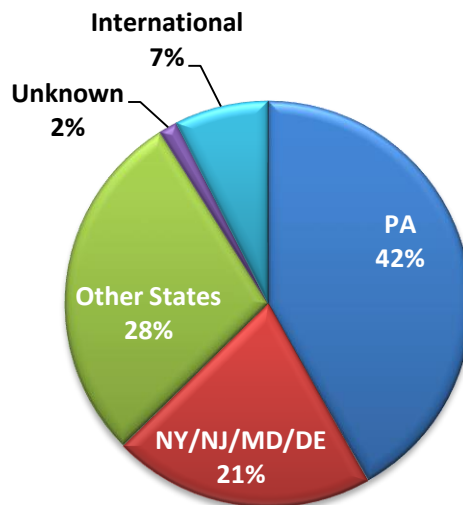

Geographical Information

The following table shows a breakdown of the location of the 67 graduates who are attending graduate school on a full-time or part-time basis. Of those who responded, approximately 42% are pursuing further education in Pennsylvania.

Graduate/Professional Schools & Additional Education

<i>Location</i>	<i>Graduates (#)</i>	<i>Graduates (%)</i>
CA	1	1.5%
CT	2	3.0%
DC	1	1.5%
DE	1	1.5%
FL	2	3.0%
KS	1	1.5%
MA	1	1.5%
MD	2	3.0%
MI	1	1.5%
NC	2	3.0%

<i>Location</i>	<i>Graduates (#)</i>	<i>Graduates (%)</i>
NJ	7	10.4%
NY	4	6.0%
OH	2	3.0%
PA	28	41.8%
TN	1	1.5%
VA	4	6.0%
VT	1	1.5%
Unknown	1	1.5%
International	5	7.5%