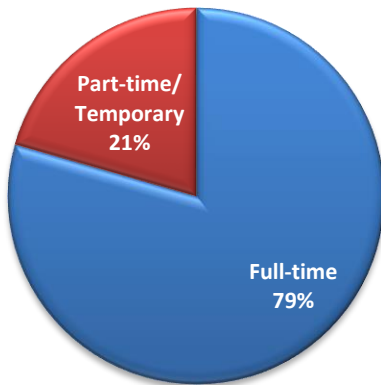

Trends 2006-2015

The following table compares the results from the 2015 survey with results from studies conducted over the previous ten years.

<i>Class</i>	<i>Grads (#)</i>	<i>Knowledge Data (#)</i>	<i>Knowledge Rate (%)</i>	<i>Additional Education (%)</i>	<i>Employed³ (%)</i>	<i>Unemployed (%)</i>
2015 ⁴	360	313	87	21	68	3.2
2014	360	306	85	23	69	2.3
2013	406	351	86	27	64	2.0
2012	464	382	82	28	63	2.6
2011	381	331	87	31	60	1.8
2010	319	260	82	34	56	1.2
2009	332	298	90	30	61	2.7
2008	337	300	89	24	68	3.3
2007	391	339	87	29	66	2.9
2006	324	271	84	28	73	0.7

³ % Employed includes all full-time and part-time employed

⁴ 2015 data collected 6 months post-graduation, 2006-2014 data collected 1 year post-graduation.

EMPLOYMENT

Type and Category

Employment by Type

Employment by Category