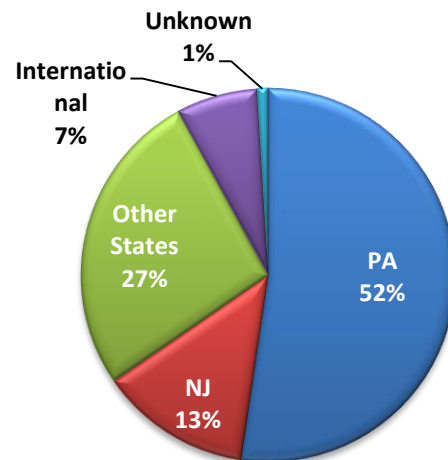

¹ Knowledge Rate: This is the percentage of the graduating class for which an outcomes destination is known.

² Career Outcomes Rate: This is the number of graduates who have landed in either any of the employment categories plus service and military plus continuing education divided by the number of students for whom an outcome is known.

³ % Employed includes all full-time and part-time employed

⁴ 2015 data collected 6 months post-graduation, 2006-2014 data collected 1 year post-graduation.

EMPLOYMENT

Type and Category

Employment by Type

Employment by Category

Geographical Information

214 graduates reported they are employed. Of those who responded, approximately 52% are working in Pennsylvania.

State	Employment	
	Graduates (#)	Graduates (%)
CA	1	0.5%
CT	1	0.5%
DC	2	0.9%
DE	7	3.3%
FL	4	1.9%
GA	2	0.9%
ID	1	0.5%
MA	5	2.3%
MD	6	2.8%
ME	1	0.5%
MS	1	0.5%
NH	1	0.5%
NJ	28	13.1%
NV	1	0.5%
NY	19	8.9%
PA	112	52.3%
SC	1	0.5%

State	Employment	
	Graduates (#)	Graduates (%)
TX	1	0.5%
UT	1	0.5%
VA	2	0.9%
Unknown	2	0.9%
International	15	7.0%

Employment Location

Full-Time Salary Information

60 graduates, or 35% of graduates who are employed full-time, provided salary information.