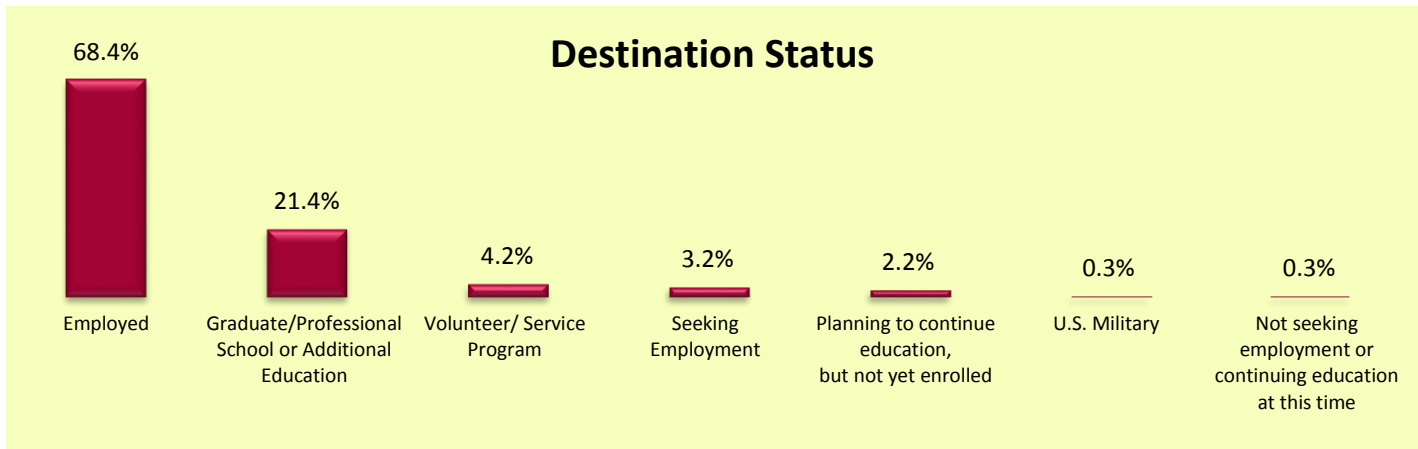

Trends 2006-2015

The following table compares the results from the 2015 survey with results from studies conducted over the previous ten years.

<i>Class</i>	<i>Grads (#)</i>	<i>Knowledge Data (#)</i>	<i>Knowledge Rate (%)</i>	<i>Additional Education (%)</i>	<i>Employed³ (%)</i>	<i>Unemployed (%)</i>
2015⁴	360	313	87	21	68	3.2
2014	360	306	85	23	69	2.3
2013	406	351	86	27	64	2.0
2012	464	382	82	28	63	2.6
2011	381	331	87	31	60	1.8
2010	319	260	82	34	56	1.2
2009	332	298	90	30	61	2.7
2008	337	300	89	24	68	3.3
2007	391	339	87	29	66	2.9
2006	324	271	84	28	73	0.7

³ % Employed includes all full-time and part-time employed

⁴ 2015 data collected 6 months post-graduation, 2006-2014 data collected 1 year post-graduation.