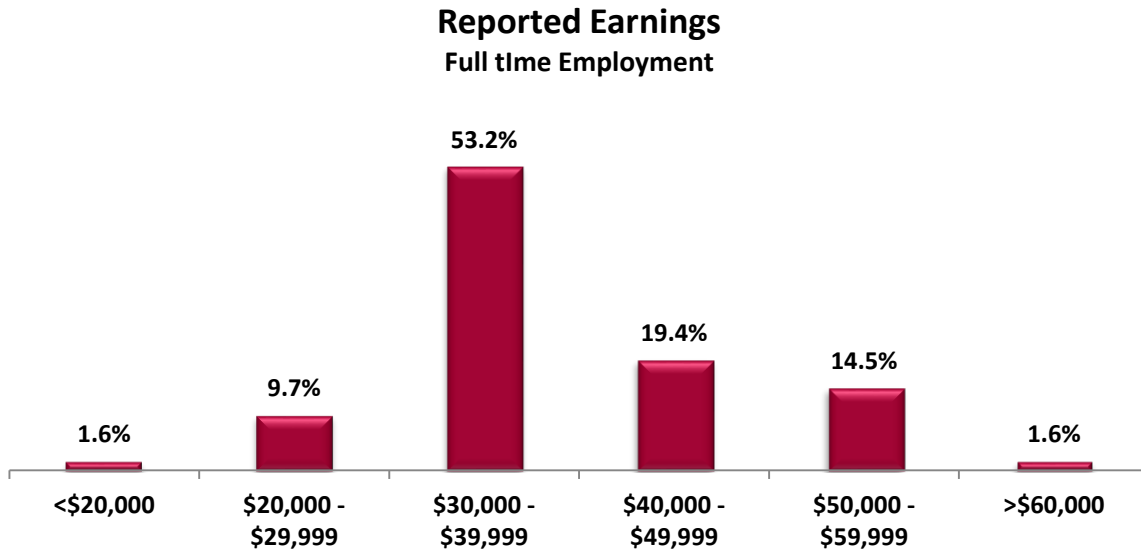

State	Employment	
	Graduates (#)	Graduates (%)
TX	1	0.5%
UT	1	0.5%
VA	2	0.9%
Unknown	2	0.9%
International	15	7.0%

Employment Location

Full-Time Salary Information

60 graduates, or 35% of graduates who are employed full-time, provided salary information.

Salary Mean: \$37,090

Salary Median: \$36,000

The following table and chart show a breakdown of salary ranges.

Reporting Salary	Full-Time Employment	
	Graduates (#)	Graduates (%)
<\$20,000	1	1.6%
\$20,000 - \$29,999	6	9.7%
\$30,000 - \$39,999	33	53.2%
\$40,000 - \$49,999	12	19.4%
\$50,000 - \$59,999	9	14.5%
>\$60,000	1	1.6%