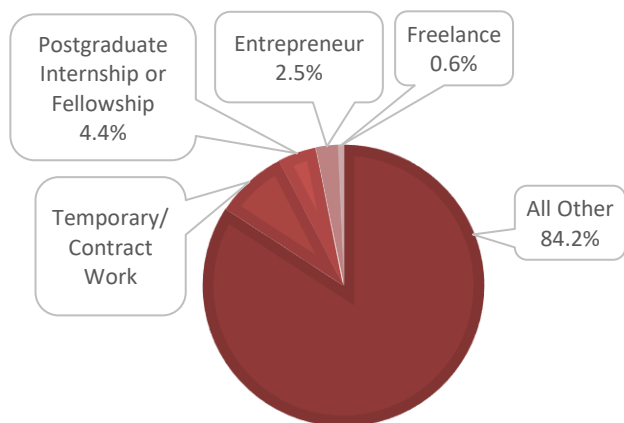

EMPLOYMENT

Ursinus graduates were hired by 151 different organizations including Finance and Investments, Healthcare, Technology, Scientific Research, Education, Social Services, Environmental Management, Legal Professions, Pharmaceuticals, and Manufacturing. A full list of organizations can be found in Appendix B. Ten organizations hired more than one Ursinus graduate in 2021.

Type and Category

Type	# of Graduates Employed	% of Graduates Employed
Full-Time	158	56.4
Part-Time/ Temporary	15	5.4
Total Employed	173	61.8

Category	Full-time (%)	Part-time (%)
Postgraduate Internship or Fellowship	4.4	6.7
Temporary/ Contract Work	8.2	20.0
Freelance	0.6	0.0
Entrepreneur	2.5	0.0
All Other	84.2	73.3

Top Hiring Organizations

Organization	# of Graduates Hired
SEI	7
Children's Hospital of Philadelphia	6
Freedom Mortgage	3
Accupac	3
Vanguard	3
University of Pennsylvania	3
Advanced Dermatology and Cosmetic Surgery	2
SAP	2
Lockheed Martin	2
Thomas Jefferson University	2

EMPLOYMENT BY CATEGORY FULL-TIME