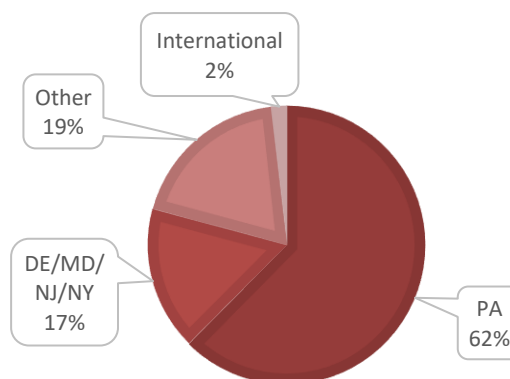

EMPLOYMENT BY CATEGORY FULL-TIME

EMPLOYMENT BY CATEGORY PART-TIME

Geographical Information

Graduates accepted employment in 24 different states, Washington D.C., and three international locations. Of those who reported the location 62.4% are working in Pennsylvania.

Location/ State	Graduates (#)	Graduates (%)
AK	1	0.6%
CA	2	1.2%
CO	1	0.6%
DE	4	2.3%
FL	3	1.7%
GA	1	0.6%
IL	1	0.6%
MA	2	1.2%
MD	2	1.2%
MI	1	0.6%
MS	1	0.6%
NC	1	0.6%
NJ	17	9.8%
NM	1	0.6%
NY	6	3.5%
OH	2	1.2%
OR	1	0.6%
PA	108	62.4%
SC	1	0.6%
UT	1	0.6%

Location/ State	Graduates (#)	Graduates (%)
VA	2	1.2%
VT	1	0.6%
WA	2	1.2%
WI	1	0.6%
Washington, D.C.	4	2.3%
Not provided	3	1.7%
International*	3	1.7%

*Honduras, Singapore, United Kingdom

EMPLOYMENT LOCATION