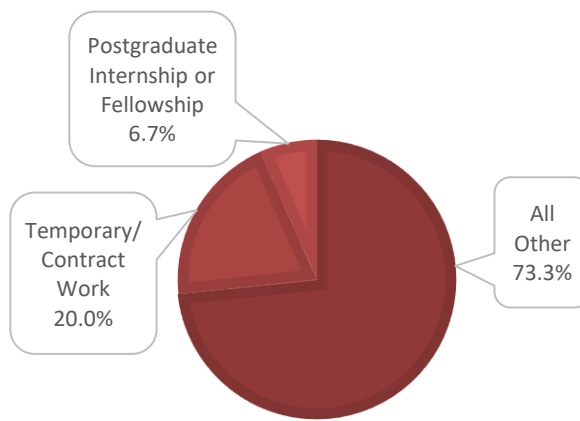

EMPLOYMENT BY CATEGORY PART-TIME