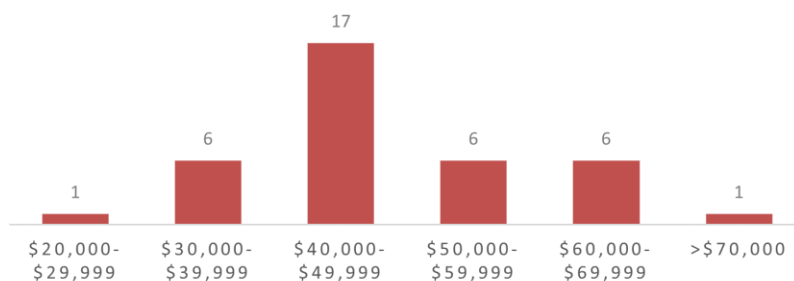

REPORTED EARNINGS

Full-time Employment
Number of Graduates